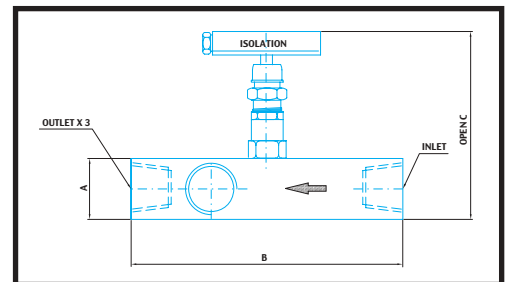

MULTIPORT

CONNECTIONS		DIMENSIONS			MODEL
INLET	OUTLET	A	B	C	
1/2" NPT M	3 x 1/2" NPT F	32	102	105	1VSPM8

CONNECTIONS		DIMENSIONS			MODEL
INLET	OUTLET	A	B	C	
1/2" NPT M	3 x 1/2" NPT F	32	180	105	2VSPM8

CONNECTIONS		DIMENSIONS			MODEL
INLET	OUTLET	A	B	C	
1/2" NPT M	3 x 1/2" NPT F	32	180	105	3VSPM8

Pressure rating: 6000 psi
Material: A105, AISI 316/L, Monel, Hastelloy, ...

Gland Packing: PTFE (for temperature up to 180 °C)
 Graphoil (for temperature over 180 °C)