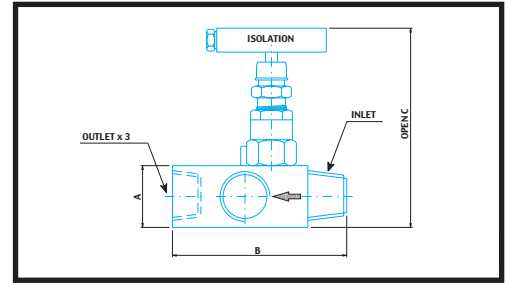

MULTIPORT

CONNECTIONS		DIMENSIONS			MODEL
INLET	OUTLET	A	B	C	
1/2" NPT M	3 x 1/2" NPT F	32	102	105	1VSPM8

CONNECTIONS		DIMENSIONS			MODEL
INLET	OUTLET	A	B	C	
1/2" NPT M	3 x 1/2" NPT F	32	180	105	2VSPM8

CONNECTIONS		DIMENSIONS			MODEL
INLET	OUTLET	A	B	C	
1/2" NPT M	3 x 1/2" NPT F	32	180	105	3VSPM8

Pressure rating: 6000 psi
Material: A105, AISI 316/L, Monel, Hastelloy, ...

Gland Packing: PTFE (for temperature up to 180 °C)
 Graphoil (for temperature over 180 °C)