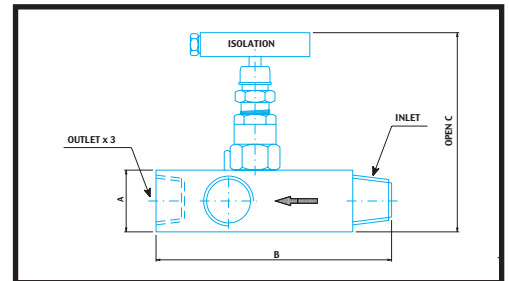

MULTIPORT

CONNECTIONS		DIMENSIONS			MODEL
INLET	OUTLET	A	B	C	
1/2" NPT M	3 x 1/2" NPT F	32	102	105	1VSPM8

CONNECTIONS		DIMENSIONS			MODEL
INLET	OUTLET	A	B	C	
1/2" NPT M	3 x 1/2" NPT F	32	180	105	2VSPM8

CONNECTIONS		DIMENSIONS			MODEL
INLET	OUTLET	A	B	C	
1/2" NPT M	3 x 1/2" NPT F	32	180	105	3VSPM8

Pressure rating: 6000 psi
Material: A105, AISI 316/L, Monel, Hastelloy, ...

Gland Packing: PTFE (for temperature up to 180 °C)
 Graphoil (for temperature over 180 °C)