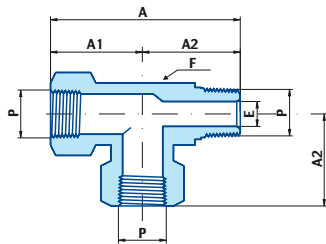

STREET TEE

TS

P NPT MALE & FEMALE	A	A1	A2	E	F	PART No.
1/8"	48.7	26.4	22.3	8.6	14	2 - TS
1/4"	56.4	29.7	26.7	11.4	19	4 - TS
3/8"	65.7	36.0	29.7	15.0	22	6 - TS
1/2"	76.4	39.6	36.8	18.5	27	8 - TS
3/4"	87.7	48.8	38.9	23.9	32	12 - TS
1"	93.7	48.5	45.2	29.7	41	16 - TS