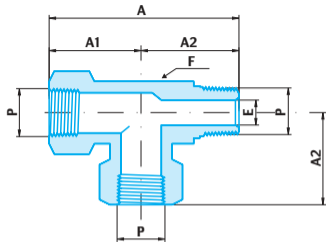

STREET TEE

TS

P NPT MALE & FEMALE

A

A1

A2

E

F

PART No.

1/8"

48.7

26.4

22.3

8.6

14

2 - TS

1/4"

56.4

29.7

26.7

11.4

19

4 - TS

3/8"

39.6

36.8

18.5

27

8 - TS

3/4"

87.7

48.8