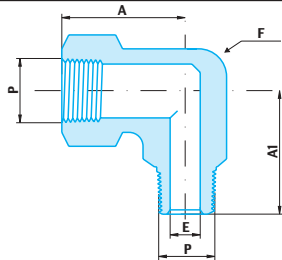

GOMITO MASCHIO/FEMMINA

GMF

P NPT MALE & FEMALE

E

F

A

A1

PART No.

1/8"

4.8

14

26.4

22.3

2 - GMF

1/4"

7.1

19

29.7

26.7

4 - GMF

3/8"

9.6

22

36.0