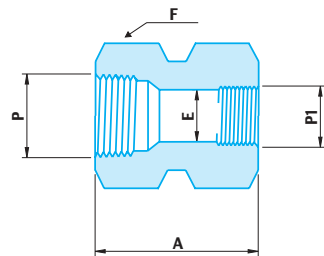

MANICOTTO RIDUCENTE

MR

P NPT FEMALE	P1 NPT FEMALE	A	E	F	PART No.
1/4"	1/8"	31.0	8.6	19	4 - MR - 2
3/8"	1/4"	35.0	11.4	22	6 - MR - 4
1/2"	1/8"	39.6	8.6	27	8 - MR - 2
1/2"	1/4"	44.5	11.4	27	8 - MR - 4
1/2"	3/8"	45.2	15.0	27	8 - MR - 6
3/4"	1/4"	46.0	11.4	32	12 - MR - 4
3/4"	1/2"	52.3	18.5	32	12 - MR - 8
1"	1/2"	55.6	18.5	41	16 - MR - 8
1"	3/4"	57.2	23.8	41	16 - MR - 12