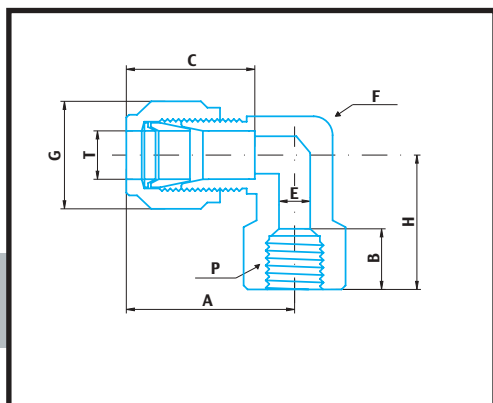

FEMALE ELBOW

GF

Metric OD tube x Female NPT thread

T TUBE OD	P NPT FEMALE	A	B	C	E	F	G	H	PART No.
3	1/8"	24.6	10.4	12.9	2.4	14	11	19.0	M - 3 - 2 - GF
3	1/4"	27.4	15.0	12.9	2.4	19	11	22.4	M - 3 - 4 - GF
6	1/8"	27.0	10.4	15.3	4.8	14	14	19.0	M - 6 - 2 - GF
6	1/4"	29.8	15.0	15.3	4.8	19	14	22.4	M - 6 - 4 - GF
6	1/2"	34.6	19.8	15.3	4.8	27	14	28.5	M - 6 - 8 - GF
8	1/4"	30.6	15.0	16.2	6.3	19	16	22.4	M - 8 - 4 - GF
8	3/8"	32.6	15.0	16.2	6.3	22	16	22.4	M - 8 - 6 - GF
10	1/4"	33.5	15.0	17.2	7.9	19	19	22.4	M - 10 - 4 - GF
10	3/8"	33.5	15.0	17.2	7.9	22	19	22.4	M - 10 - 6 - GF
12	1/4"	36.0	15.0	22.8	9.5	22	22	22.4	M - 12 - 4 - GF
12	3/8"	36.0	15.0	22.8	9.5	22	22	22.4	M - 12 - 6 - GF
12	1/2"	38.8	19.8	22.8	9.5	27	22	28.5	M - 12 - 8 - GF
16	1/2"	39.5	19.8	24.4	12.7	27	25	28.5	M - 16 - 8 - GF
25	3/4"	49.0	20.6	31.3	22.3	35	38	31.8	M - 25 - 12 - GF
25	1"	53.6	25.4	31.3	22.3	41	38	38.1	M - 25 - 16 - GF