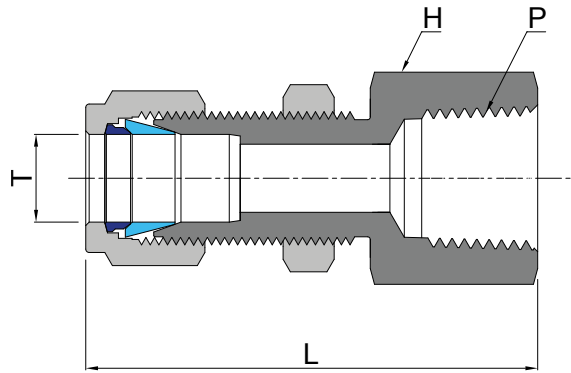

DOUBLE FERRULE COMPRESSION FITTINGS

BULKHEAD FEMALE CONNECTOR **DFP** (METRIC TUBING X NPT THREAD)

bulk

DFP SERIES

PART No.	TUBE OD, T	P NPT	H (Hex) mm	L mm
	mm			
M-2-2-DFP	2	1/8"	14	26.5
M-2-4-DFP	2	1/4"	19	31.3
M-3-2-DFP	3	1/8"	14	44.7
M-3-4-DFP	3	1/4"	19	49.5
M-4-2-DFP	4	1/8"	14	46.0
M-4-4-DFP	4	1/4"	19	50.6
M-6-2-DFP	6	1/8"	16	46.9
M-6-4-DFP	6	1/4"	19	51.8
M-6-6-DFP	6	3/8"	22	53.6
M-6-8-DFP	6	1/2"	27	59.2
M-8-2-DFP	8	1/8"	18	49.9
M-8-4-DFP	8	1/4"	19	53.9
M-8-6-DFP	8	3/8"	22	55.5
M-8-8-DFP	8	1/2"	27	61.1
M-10-2-DFP	10	1/8"	22	50.5
M-10-4-DFP	10	1/4"	22	55.3
M-10-6-DFP	10	3/8"	22	56.1
M-10-8-DFP	10	1/2"	27	61.7
M-10-12-DFP	10	3/4"	35	65.3
M-12-4-DFP	12	1/4"	24	60.1
M-12-6-DFP	12	3/8"	24	60.9
M-12-8-DFP	12	1/2"	27	66.5
M-12-12-DFP	12	3/4"	35	68.8
M-12-16-DFP	12	1"	41	77.6
M-14-4-DFP	14	1/4"	27	61.8
M-14-6-DFP	14	3/8"	27	62.4
M-14-8-DFP	14	1/2"	27	67.2

PART No.	TUBE OD, T	P NPT	H (Hex) mm	L mm
	mm			
M-14-12-DFP	14	3/4"	35	68.8
M-14-16-DFP	14	1"	41	73.7
M-15-4-DFP	15	1/4"	27	61.8
M-15-6-DFP	15	3/8"	27	62.4
M-15-8-DFP	15	1/2"	27	67.2
M-15-12-DFP	15	3/4"	35	68.8
M-15-16-DFP	15	1"	41	73.7
M-16-4-DFP	16	1/4"	27	61.8
M-16-6-DFP	16	3/8"	27	62.4
M-16-8-DFP	16	1/2"	27	67.4
M-16-12-DFP	16	3/4"	35	68.8
M-16-16-DFP	16	1"	41	73.7
M-18-4-DFP	18	1/4"	30	66.8
M-18-6-DFP	18	3/8"	30	68.2
M-18-8-DFP	18	1/2"	30	72.1
M-18-12-DFP	18	3/4"	35	73.7
M-18-16-DFP	18	1"	41	78.2
M-20-8-DFP	20	1/2"	35	77.4
M-20-12-DFP	20	3/4"	35	79.2
M-20-16-DFP	20	1"	41	87.4
M-22-8-DFP	22	1/2"	35	77.4
M-22-12-DFP	22	3/4"	35	79.2
M-22-16-DFP	22	1"	41	87.4
M-25-8-DFP	25	1/2"	41	83.7
M-25-12-DFP	25	3/4"	41	84.3
M-25-16-DFP	25	1"	41	93.2