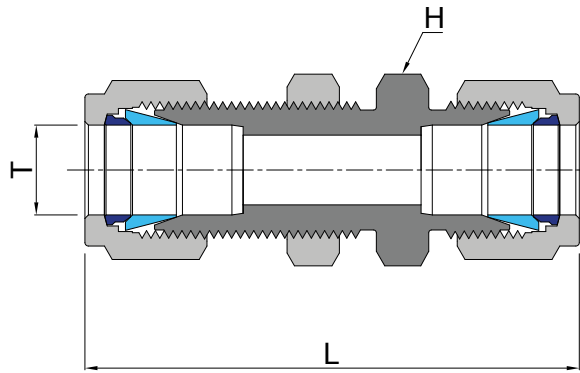

DOUBLE FERRULE COMPRESSION FITTINGS

BULKHEAD UNION **UP** (METRIC TUBING)

bulk

UP SERIES

PART No.	TUBE OD, T	H (Hex)	L
	mm	mm	mm
M-2-UP	2	12	37.7
M-3-UP	3	14	51.3
M-4-UP	4	14	53.6
M-6-UP	6	16	57.7
M-8-UP	8	18	61.0
M-10-UP	10	22	63.7
M-12-UP	12	24	71.0
M-14-UP	14	27	72.5
M-15-UP	15	27	72.5
M-16-UP	16	27	72.5
M-18-UP	18	30	78.9
M-20-UP	20	35	84.5
M-22-UP	22	35	84.5
M-25-UP	25	41	95.9

bulk

DOUBLE FERRULE COMPRESSION FITTINGS

BULKHEAD UNION UP (FRACTIONAL TUBING)

UP SERIES

PART No.	TUBE OD, T	H (Hex)	L
	inch	inch	mm
P-1-UP	1/16"	5/16"	31.50
P-2-UP	1/8"	1/2"	51.30
P-3-UP	3/16"	9/16"	53.59
P-4-UP	1/4"	5/8"	57.65
P-5-UP	5/16"	11/16"	60.70
P-6-UP	3/8"	3/4"	62.23
P-8-UP	1/2"	15/16"	71.12
P-10-UP	5/8"	1" 1/16	72.64
P-12-UP	3/4"	1" 3/16	78.99
P-16-UP	1"	1" 5/8	95.75