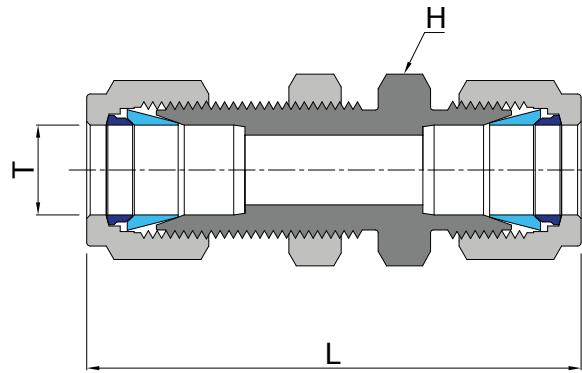

DOUBLE FERRULE COMPRESSION FITTINGS

BULKHEAD UNION **UP** (METRIC TUBING)

bulk

UP SERIES

PART No.	TUBE OD, T	H (Hex)	L
	mm	mm	mm
M-2-UP	2	12	37.7
M-3-UP	3	14	51.3
M-4-UP	4	14	53.6
M-6-UP	6	16	57.7
M-8-UP	8	18	61.0
M-10-UP	10	22	63.7
M-12-UP	12	24	71.0
M-14-UP	14	27	72.5
M-15-UP	15	27	72.5
M-16-UP	16	27	72.5
M-18-UP	18	30	78.9
M-20-UP	20	35	84.5
M-22-UP	22	35	84.5
M-25-UP	25	41	95.9

bulk

DOUBLE FERRULE COMPRESSION FITTINGS

BULKHEAD UNION UP (FRACTIONAL TUBING)

UP SERIES

PART No.	TUBE OD, T	H (Hex)	L
	inch	inch	mm
P-1-UP	1/16"	5/16"	31.50
P-2-UP	1/8"	1/2"	51.30
P-3-UP	3/16"	9/16"	53.59
P-4-UP	1/4"	5/8"	57.65
P-5-UP	5/16"	11/16"	60.70
P-6-UP	3/8"	3/4"	62.23
P-8-UP	1/2"	15/16"	71.12
P-10-UP	5/8"	1" 1/16	72.64
P-12-UP	3/4"	1" 3/16	78.99
P-16-UP	1"	1" 5/8	95.75