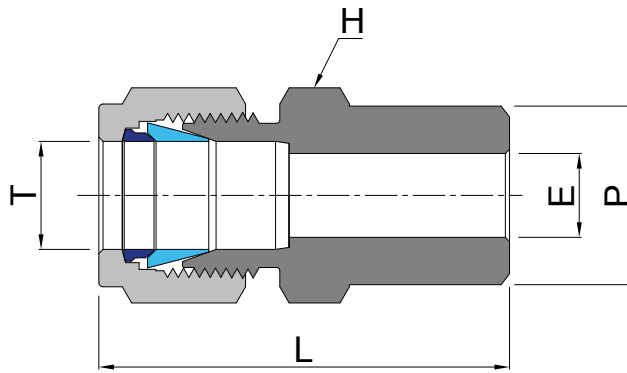

DOUBLE FERRULE COMPRESSION FITTINGS

BUTT WELD PIPE CONNECTOR DBW (METRIC TUBING)

bulk

DBW SERIES

PART No.	TUBE OD, T	Pipe Weld Size, P		E	H (Hex)	L
		Nominal	O.D.			
	mm	inch	mm	mm	mm	mm
M-6-4-DBW	6	1/4"	13.72	4.8	14	37.6
M-6-6-DBW	6	3/8"	17.15	4.8	18	37.6
M-6-8-DBW	6	1/2"	21.34	4.8	22	42.4
M-8-4-DBW	8	1/4"	13.72	6.4	15	38.7
M-8-6-DBW	8	3/8"	17.15	6.4	18	38.7
M-8-8-DBW	8	1/2"	21.34	6.4	22	44.8
M-10-4-DBW	10	1/4"	13.72	7.9	18	40.9
M-10-6-DBW	10	3/8"	17.15	7.9	18	40.1
M-10-8-DBW	10	1/2"	21.34	7.9	22	45.7
M-10-12-DBW	10	3/4"	26.67	7.9	27	48.0
M-12-4-DBW	12	1/4"	13.72	9.5	22	43.4
M-12-6-DBW	12	3/8"	17.15	9.5	22	43.4
M-12-8-DBW	12	1/2"	21.34	9.5	22	48.2
M-12-12-DBW	12	3/4"	26.67	9.5	27	50.5
M-12-16-DBW	12	1"	33.40	9.5	35	53.1
M-14-6-DBW	14	3/8"	17.15	11.1	24	44.1
M-14-8-DBW	14	1/2"	21.34	11.1	24	48.9
M-14-12-DBW	14	3/4"	26.67	11.1	27	51.2
M-14-16-DBW	14	1"	33.40	11.1	35	53.8
M-16-4-DBW	16	1/4"	13.72	12.7	24	44.2
M-16-6-DBW	16	3/8"	17.15	12.7	24	44.2
M-16-8-DBW	16	1/2"	21.34	12.7	24	49.0
M-16-12-DBW	16	3/4"	26.67	12.7	27	51.3
M-16-16-DBW	16	1"	33.40	12.7	35	53.9
M-18-4-DBW	18	1/4"	13.72	15.1	27	45.7
M-18-6-DBW	18	3/8"	17.15	15.1	27	45.7
M-18-8-DBW	18	1/2"	21.34	15.1	27	50.5
M-18-12-DBW	18	3/4"	26.67	15.1	27	52.8
M-18-16-DBW	18	1"	33.40	15.1	35	55.5
M-20-8-DBW	20	1/2"	21.34	15.9	30	52.0
M-20-12-DBW	20	3/4"	26.67	15.9	30	54.3
M-20-16-DBW	20	1"	33.40	15.9	35	56.9
M-22-8-DBW	22	1/2"	21.34	18.3	30	52.0
M-22-12-DBW	22	3/4"	26.67	18.3	30	54.3
M-22-16-DBW	22	1"	33.40	18.3	35	56.9
M-25-8-DBW	25	1/2"	21.34	21.8	35	57.4
M-25-12-DBW	25	3/4"	26.67	21.8	35	59.7
M-25-16-DBW	25	1"	33.40	21.8	35	62.3