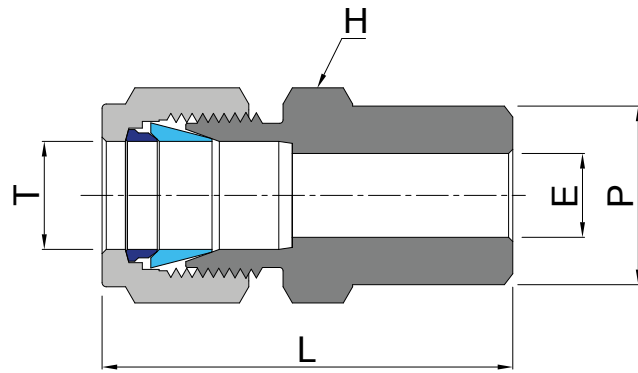

bulk

DOUBLE FERRULE COMPRESSION FITTINGS

BUTT WELD PIPE CONNECTOR **DBW** (FRACTIONAL TUBING)

DBW SERIES

PART No.	TUBE OD, T inch	Pipe Weld Size, P		E mm	H (Hex) inch	L mm
		Nominal inch	O.D. mm			
P-4-4-DBW	1/4"	1/4"	13.72	4.82	9/16"	37.84
P-4-6-DBW	1/4"	3/8"	17.15	4.82	11/16"	37.31
P-4-8-DBW	1/4"	1/2"	21.34	4.82	7/8"	42.90
P-4-12-DBW	1/4"	3/4"	26.67	4.82	1" 1/16"	42.24
P-6-4-DBW	3/8"	1/4"	13.72	7.11	5/8"	39.87
P-6-6-DBW	3/8"	3/8"	17.15	7.11	11/16"	39.87
P-6-8-DBW	3/8"	1/2"	21.34	7.11	7/8"	43.23
P-6-12-DBW	3/8"	3/4"	26.67	7.11	1" 1/16"	42.56
P-8-4-DBW	1/2"	1/4"	13.72	10.41	13/16"	43.96
P-8-6-DBW	1/2"	3/8"	17.15	10.41	13/16"	43.43
P-8-8-DBW	1/2"	1/2"	21.34	10.41	7/8"	49.02
P-8-12-DBW	1/2"	3/4"	26.67	10.41	1" 1/16"	50.54
P-8-16-DBW	1/2"	1"	33.40	10.41	1" 3/8"	55.34
P-12-4-DBW	3/4"	1/4"	13.72	15.74	1" 1/16"	46.14
P-12-6-DBW	3/4"	3/8"	17.15	15.74	1" 1/16"	45.61
P-12-8-DBW	3/4"	1/2"	21.34	15.74	1" 1/16"	51.21
P-12-12-DBW	3/4"	3/4"	26.67	15.74	1" 1/16"	50.54
P-12-16-DBW	3/4"	1"	33.40	15.74	1" 3/8"	55.34
P-16-8-DBW	1"	1/2"	21.34	22.35	1" 3/8"	58.09
P-16-12-DBW	1"	3/4"	26.67	22.35	1" 3/8"	57.43
P-16-16-DBW	1"	1"	33.40	22.35	1" 3/8"	62.23