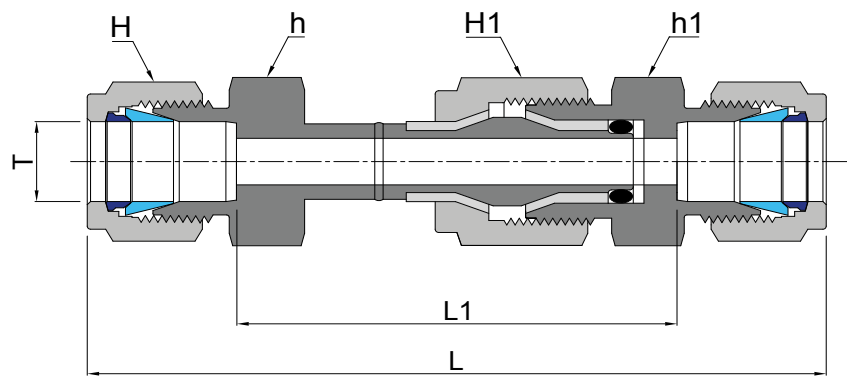

DOUBLE FERRULE COMPRESSION FITTINGS

DIELECTRIC UNION **UD-DU** (METRIC TUBING)

bulk

UD-DU SERIES

PART No.	TUBE OD, T	L	L1	H	H1	h	h1
	mm			(Hex)	(Hex)	(Hex)	(Hex)
M-6-UD-DU	6	100.8	70.3	14	22	12	21
M-10-UD-DU	10	104.3	70.8	19	22	16	21
M-12-UD-DU	12	109.4	65.7	22	23	22	22

bulk

DOUBLE FERRULE COMPRESSION FITTINGS

DIELECTRIC UNION UD-DU (FRACTIONAL TUBING)

UD-DU SERIES

PART No.	TUBE OD, T	L	L1	H (Hex)	H1 (Hex)	h (Hex)	h1 (Hex)
	inch	mm	mm	inch	inch	inch	inch
P-4-UD-DU	1/4"	100.8	70.3	9/16"	7/8"	1/2"	13/16"
P-6-UD-DU	3/8"	104.3	70.8	11/16"	7/8"	5/8"	13/16"
P-8-UD-DU	1/2"	110.9	65.2	7/8"	7/8"	13/16"	7/8"