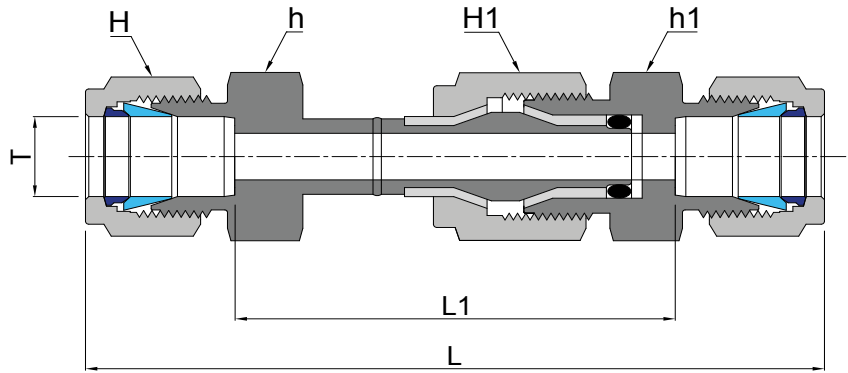

DOUBLE FERRULE COMPRESSION FITTINGS

DIELECTRIC UNION **UD-DU** (METRIC TUBING)

bulk

UD-DU SERIES

PART No.	TUBE OD, T	L	L1	H	H1	h	h1
	mm			(Hex)	(Hex)	(Hex)	(Hex)
M-6-UD-DU	6	100.8	70.3	14	22	12	21
M-10-UD-DU	10	104.3	70.8	19	22	16	21
M-12-UD-DU	12	109.4	65.7	22	23	22	22

bulk

DOUBLE FERRULE COMPRESSION FITTINGS

DIELECTRIC UNION UD-DU (FRACTIONAL TUBING)

UD-DU SERIES

PART No.	TUBE OD, T	L	L1	H (Hex)	H1 (Hex)	h (Hex)	h1 (Hex)
	inch	mm	mm	inch	inch	inch	inch
P-4-UD-DU	1/4"	100.8	70.3	9/16"	7/8"	1/2"	13/16"
P-6-UD-DU	3/8"	104.3	70.8	11/16"	7/8"	5/8"	13/16"
P-8-UD-DU	1/2"	110.9	65.2	7/8"	7/8"	13/16"	7/8"