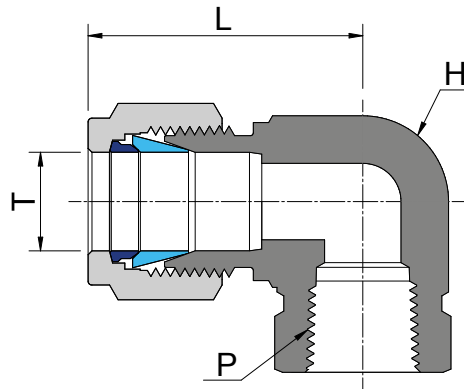

# DOUBLE FERRULE COMPRESSION FITTINGS

FEMALE ELBOW GF (METRIC TUBING X NPT THREAD)

bulk

GF SERIES

PART No.	TUBE OD, T	P NPT	H (Hex) mm	L mm
	mm			
M-2-2-GF	2	1/8"	13	24.6
M-2-4-GF	2	1/4"	18	27.4
M-3-2-GF	3	1/8"	13	24.6
M-3-4-GF	3	1/4"	18	27.4
M-4-2-GF	4	1/8"	13	25.5
M-4-4-GF	4	1/4"	18	28.3
M-6-2-GF	6	1/8"	13	27.0
M-6-4-GF	6	1/4"	18	29.8
M-6-6-GF	6	3/8"	21	31.7
M-6-8-GF	6	1/2"	26	34.6
M-8-2-GF	8	1/8"	26	29.9
M-8-4-GF	8	1/4"	18	30.6
M-8-6-GF	8	3/8"	21	32.4
M-8-8-GF	8	1/2"	26	35.2
M-10-2-GF	10	1/8"	18	31.5
M-10-4-GF	10	1/4"	18	33.5
M-10-6-GF	10	3/8"	21	33.5
M-10-8-GF	10	1/2"	26	36.1
M-10-12-GF	10	3/4"	35	42.1
M-12-4-GF	12	1/4"	21	36.0
M-12-6-GF	12	3/8"	21	36.2
M-12-8-GF	12	1/2"	26	38.8
M-12-12-GF	12	3/4"	35	44.6
M-12-16-GF	12	1"	43	51.5
M-14-4-GF	14	1/4"	26	40.0
M-14-6-GF	14	3/8"	26	40.0
M-14-8-GF	14	1/2"	26	40.0

PART No.	TUBE OD, T	P NPT	H (Hex) mm	L mm
	mm			
M-14-12-GF	14	3/4"	35	44.6
M-14-16-GF	14	1"	43	51.5
M-15-4-GF	15	1/4"	26	40.0
M-15-6-GF	15	3/8"	26	40.0
M-15-8-GF	15	1/2"	26	40.0
M-15-12-GF	15	3/4"	35	44.6
M-15-16-GF	15	1"	43	51.5
M-16-4-GF	16	1/4"	26	40.0
M-16-6-GF	16	3/8"	26	40.0
M-16-8-GF	16	1/2"	27	40.0
M-16-12-GF	16	3/4"	35	44.6
M-16-16-GF	16	1"	43	51.5
M-18-4-GF	18	1/4"	27	40.0
M-18-6-GF	18	3/8"	27	40.0
M-18-8-GF	18	1/2"	27	40.0
M-18-12-GF	18	3/4"	35	44.6
M-18-16-GF	18	1"	43	51.5
M-20-8-GF	20	1/2"	35	42.6
M-20-12-GF	20	3/4"	35	42.6
M-20-16-GF	20	1"	43	51.5
M-22-8-GF	22	1/2"	35	42.6
M-22-12-GF	22	3/4"	35	42.6
M-22-16-GF	22	1"	43	51.5
M-25-8-GF	25	1/2"	35	49.1
M-25-12-GF	25	3/4"	35	49.1
M-25-16-GF	25	1"	43	56.1