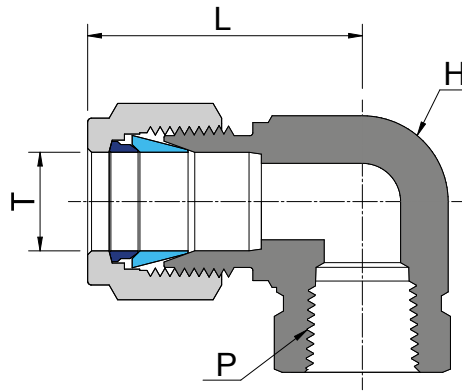

bulk

DOUBLE FERRULE COMPRESSION FITTINGS

FEMALE ELBOW GF (METRIC TUBING X BSPT THREAD)

CF SERIES

PART No.	TUBE OD, T	P BSPT	H (Hex) mm	L mm
	mm			
M-2-2-J-GF	2	1/8"	13	24.6
M-2-4-J-GF	2	1/4"	18	27.4
M-3-2-J-GF	3	1/8"	13	24.6
M-3-4-J-GF	3	1/4"	18	27.4
M-4-2-J-GF	4	1/8"	13	25.5
M-4-4-J-GF	4	1/4"	18	28.3
M-6-2-J-GF	6	1/8"	13	27.0
M-6-4-J-GF	6	1/4"	18	29.8
M-6-6-J-GF	6	3/8"	21	31.7
M-6-8-J-GF	6	1/2"	26	34.6
M-8-2-J-GF	8	1/8"	16	29.9
M-8-4-J-GF	8	1/4"	18	30.6
M-8-6-J-GF	8	3/8"	21	32.4
M-8-8-J-GF	8	1/2"	26	35.2
M-10-2-J-GF	10	1/8"	18	31.5
M-10-4-J-GF	10	1/4"	18	33.5
M-10-6-J-GF	10	3/8"	21	33.5
M-10-8-J-GF	10	1/2"	26	36.1
M-10-12-J-GF	10	3/4"	35	42.1
M-12-4-J-GF	12	1/4"	21	36.0
M-12-6-J-GF	12	3/8"	21	36.2
M-12-8-J-GF	12	1/2"	26	38.8
M-12-12-J-GF	12	3/4"	35	44.6
M-12-16-J-GF	12	1"	43	51.5
M-14-4-J-GF	14	1/4"	26	40.0
M-14-6-J-GF	14	3/8"	26	40.0
M-14-8-J-GF	14	1/2"	26	40.0

PART No.	TUBE OD, T	P BSPT	H (Hex) mm	L mm
	mm			
M-14-12-J-GF	14	3/4"	35	44.6
M-14-16-J-GF	14	1"	43	51.5
M-15-4-J-GF	15	1/4"	26	40.0
M-15-6-J-GF	15	3/8"	26	40.0
M-15-8-J-GF	15	1/2"	26	40.0
M-15-12-J-GF	15	3/4"	35	44.6
M-15-16-J-GF	15	1"	43	51.5
M-16-4-J-GF	16	1/4"	26	40.0
M-16-6-J-GF	16	3/8"	26	40.0
M-16-8-J-GF	16	1/2"	27	40.0
M-16-12-J-GF	16	3/4"	35	44.6
M-16-16-J-GF	16	1"	43	51.5
M-18-4-J-GF	18	1/4"	27	40.0
M-18-6-J-GF	18	3/8"	27	40.0
M-18-8-J-GF	18	1/2"	27	40.0
M-18-12-J-GF	18	3/4"	35	44.6
M-18-16-J-GF	18	1"	43	51.5
M-20-8-J-GF	20	1/2"	35	42.6
M-20-12-J-GF	20	3/4"	35	42.6
M-20-16-J-GF	20	1"	43	51.5
M-22-8-J-GF	22	1/2"	35	42.6
M-22-12-J-GF	22	3/4"	35	42.6
M-22-16-J-GF	22	1"	43	51.5
M-25-8-J-GF	25	1/2"	35	49.1
M-25-12-J-GF	25	3/4"	35	49.1
M-25-16-J-GF	25	1"	43	56.1