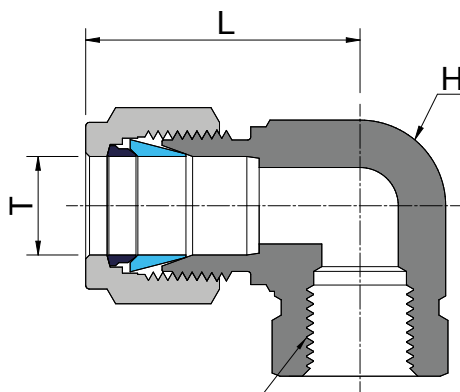

bulk

DOUBLE FERRULE COMPRESSION FITTINGS

FEMALE ELBOW GF (FRACTIONAL TUBING X BSPP THREAD)

GF SERIES

PART No.	TUBE OD, T	P BSPP	H (Hex) inch	L mm
	inch			
P-1-1-K-GF	1/16"	1/16"	7/16"	19.05
P-1-2-K-GF	1/16"	1/8"	1/2"	20.20
P-1-4-K-GF	1/16"	1/4"	11/16"	23.00
P-2-1-K-GF	1/8"	1/16"	7/16"	19.05
P-2-2-K-GF	1/8"	1/8"	1/2"	24.63
P-2-4-K-GF	1/8"	1/4"	11/16"	27.43
P-3-2-K-GF	3/16"	1/8"	1/2"	25.40
P-3-4-K-GF	3/16"	1/4"	11/16"	27.30
P-3-6-K-GF	3/16"	3/8"	13/16"	30.20
P-4-1-K-GF	1/4"	1/16"	1/2"	26.92
P-4-2-K-GF	1/4"	1/8"	1/2"	26.92
P-4-4-K-GF	1/4"	1/4"	11/16"	29.71
P-4-6-K-GF	1/4"	3/8"	13/16"	31.75
P-4-8-K-GF	1/4"	1/2"	1"	34.54
P-4-12-K-GF	1/4"	3/4"	1" 3/8	40.30
P-5-2-K-GF	5/16"	1/8"	9/16"	28.70
P-5-4-K-GF	5/16"	1/4"	11/16"	30.48
P-5-6-K-GF	5/16"	3/8"	13/16"	31.24
P-5-8-K-GF	5/16"	1/2"	1"	33.27
P-5-12-K-GF	5/16"	3/4"	1" 3/8	36.06
P-6-2-K-GF	3/8"	1/8"	5/8"	30.48
P-6-4-K-GF	3/8"	1/4"	11/16"	31.24

PART No.	TUBE OD, T	P BSPP	H (Hex) inch	L mm
	inch			
P-6-6-K-GF	3/8"	3/8"	13/16"	33.27
P-6-8-K-GF	3/8"	1/2"	1"	36.06
P-6-12-K-GF	3/8"	3/4"	1" 3/8	41.80
P-8-2-K-GF	1/2"	1/8"	13/16"	36.06
P-8-4-K-GF	1/2"	1/4"	13/16"	36.06
P-8-6-K-GF	1/2"	3/8"	13/16"	36.06
P-8-8-K-GF	1/2"	1/2"	1"	38.86
P-8-12-K-GF	1/2"	3/4"	1" 3/8	44.60
P-8-16-K-GF	1/2"	1"	1" 11/16	49.19
P-10-6-K-GF	5/8"	3/8"	15/16"	38.10
P-10-8-K-GF	5/8"	1/2"	1"	38.86
P-10-12-K-GF	5/8"	3/4"	1" 3/8	44.60
P-12-4-K-GF	3/4"	1/4"	1" 1/16	39.87
P-12-6-K-GF	3/4"	3/8"	1" 1/16	39.87
P-12-8-K-GF	3/4"	1/2"	1" 1/16	39.87
P-12-12-K-GF	3/4"	3/4"	1" 3/8	44.70
P-12-16-K-GF	3/4"	1"	1" 11/16	49.29
P-16-8-K-GF	1"	1/2"	1" 3/8	49.02
P-16-12-K-GF	1"	3/4"	1" 3/8	49.02
P-16-16-K-GF	1"	1"	1" 11/16	50.29