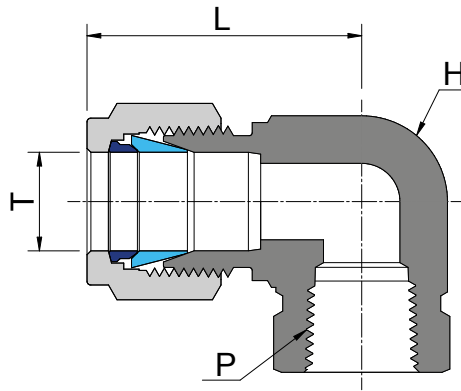

bulk

DOUBLE FERRULE COMPRESSION FITTINGS

FEMALE ELBOW GF (FRACTIONAL TUBING X NPT THREAD)

GF SERIES

PART No.	TUBE OD, T	P NPT	H (Hex) inch	L mm
	inch			
P-1-1-GF	1/16"	1/16"	7/16"	19.05
P-1-2-GF	1/16"	1/8"	1/2"	20.20
P-1-4-GF	1/16"	1/4"	11/16"	23.00
P-2-1-GF	1/8"	1/16"	7/16"	19.05
P-2-2-GF	1/8"	1/8"	1/2"	24.63
P-2-4-GF	1/8"	1/4"	11/16"	27.43
P-3-2-GF	3/16"	1/8"	1/2"	25.40
P-3-4-GF	3/16"	1/4"	11/16"	27.30
P-3-6-GF	3/16"	3/8"	13/16"	30.20
P-4-1-GF	1/4"	1/16"	1/2"	26.92
P-4-2-GF	1/4"	1/8"	1/2"	26.92
P-4-4-GF	1/4"	1/4"	11/16"	29.71
P-4-6-GF	1/4"	3/8"	13/16"	31.75
P-4-8-GF	1/4"	1/2"	1"	34.54
P-4-12-GF	1/4"	3/4"	1" 3/8	40.30
P-5-2-GF	5/16"	1/8"	9/16"	28.70
P-5-4-GF	5/16"	1/4"	11/16"	30.48
P-5-6-GF	5/16"	3/8"	13/16"	31.24
P-5-8-GF	5/16"	1/2"	1"	33.27
P-5-12-GF	5/16"	3/4"	1" 3/8	36.06
P-6-2-GF	3/8"	1/8"	5/8"	30.48
P-6-4-GF	3/8"	1/4"	11/16"	31.24

PART No.	TUBE OD, T	P NPT	H (Hex) inch	L mm
	inch			
P-6-6-GF	3/8"	3/8"	13/16"	33.27
P-6-8-GF	3/8"	1/2"	1"	36.06
P-6-12-GF	3/8"	3/4"	1" 3/8	41.80
P-8-2-GF	1/2"	1/8"	13/16"	36.06
P-8-4-GF	1/2"	1/4"	13/16"	36.06
P-8-6-GF	1/2"	3/8"	13/16"	36.06
P-8-8-GF	1/2"	1/2"	1"	38.86
P-8-12-GF	1/2"	3/4"	1" 3/8	44.60
P-8-16-GF	1/2"	1"	1" 11/16	49.19
P-10-6-GF	5/8"	3/8"	15/16"	38.10
P-10-8-GF	5/8"	1/2"	1"	38.86
P-10-12-GF	5/8"	3/4"	1" 3/8	44.60
P-12-4-GF	3/4"	1/4"	1" 1/16	39.87
P-12-6-GF	3/4"	3/8"	1" 1/16	39.87
P-12-8-GF	3/4"	1/2"	1" 1/16	39.87
P-12-12-GF	3/4"	3/4"	1" 3/8	44.70
P-12-16-GF	3/4"	1"	1" 11/16	49.29
P-16-8-GF	1"	1/2"	1" 3/8	49.02
P-16-12-GF	1"	3/4"	1" 3/8	49.02
P-16-16-GF	1"	1"	1" 11/16	50.29