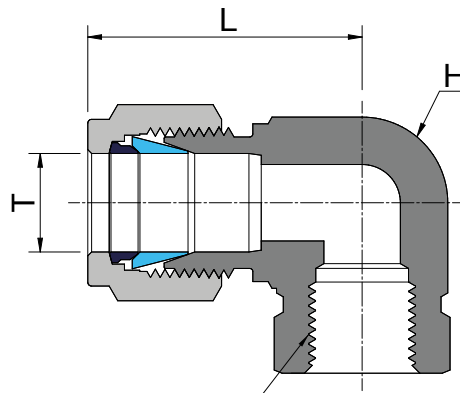

DOUBLE FERRULE COMPRESSION FITTINGS

FEMALE ELBOW GF (METRIC TUBING X BSPP THREAD)

bulk

GF SERIES

PART No.	TUBE OD, T	P BSPP	H (Hex) mm	L mm
	mm			
M-2-2-K-GF	2	1/8"	13	24.6
M-2-4-K-GF	2	1/4"	18	27.4
M-3-2-K-GF	3	1/8"	13	24.6
M-3-4-K-GF	3	1/4"	18	27.4
M-4-2-K-GF	4	1/8"	13	25.5
M-4-4-K-GF	4	1/4"	18	28.3
M-6-2-K-GF	6	1/8"	13	27.0
M-6-4-K-GF	6	1/4"	18	29.8
M-6-6-K-GF	6	3/8"	21	31.7
M-6-8-K-GF	6	1/2"	26	34.6
M-8-2-K-GF	8	1/8"	16	29.9
M-8-4-K-GF	8	1/4"	18	30.6
M-8-6-K-GF	8	3/8"	21	32.4
M-8-8-K-GF	8	1/2"	26	35.2
M-10-2-K-GF	10	1/8"	18	31.5
M-10-4-K-GF	10	1/4"	18	33.5
M-10-6-K-GF	10	3/8"	21	33.5
M-10-8-K-GF	10	1/2"	26	36.1
M-10-12-K-GF	10	3/4"	35	42.1
M-12-4-K-GF	12	1/4"	21	36.0
M-12-6-K-GF	12	3/8"	21	36.2
M-12-8-K-GF	12	1/2"	26	38.8
M-12-12-K-GF	12	3/4"	35	44.6
M-12-16-K-GF	12	1"	43	51.5
M-14-4-K-GF	14	1/4"	26	40.0
M-14-6-K-GF	14	3/8"	26	40.0
M-14-8-K-GF	14	1/2"	26	40.0

PART No.	TUBE OD, T	P BSPP	H (Hex) mm	L mm
	mm			
M-14-12-K-GF	14	3/4"	35	44.6
M-14-16-K-GF	14	1"	43	51.5
M-15-4-K-GF	15	1/4"	26	40.0
M-15-6-K-GF	15	3/8"	26	40.0
M-15-8-K-GF	15	1/2"	26	40.0
M-15-12-K-GF	15	3/4"	35	44.6
M-15-16-K-GF	15	1"	43	51.5
M-16-4-K-GF	16	1/4"	26	40.0
M-16-6-K-GF	16	3/8"	26	40.0
M-16-8-K-GF	16	1/2"	27	40.0
M-16-12-K-GF	16	3/4"	35	44.6
M-16-16-K-GF	16	1"	43	51.5
M-18-4-K-GF	18	1/4"	27	40.0
M-18-6-K-GF	18	3/8"	27	40.0
M-18-8-K-GF	18	1/2"	27	40.0
M-18-12-K-GF	18	3/4"	35	44.6
M-18-16-K-GF	18	1"	43	51.5
M-20-8-K-GF	20	1/2"	35	42.6
M-20-12-K-GF	20	3/4"	35	42.6
M-20-16-K-GF	20	1"	43	51.5
M-22-8-K-GF	22	1/2"	35	42.6
M-22-12-K-GF	22	3/4"	35	42.6
M-22-16-K-GF	22	1"	43	51.5
M-25-8-K-GF	25	1/2"	35	49.1
M-25-12-K-GF	25	3/4"	35	49.1
M-25-16-K-GF	25	1"	43	56.1