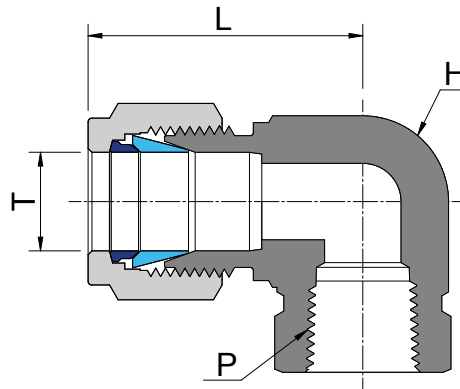

DOUBLE FERRULE COMPRESSION FITTINGS

FEMALE ELBOW GF (FRACTIONAL TUBING X BSPT THREAD)

bulk

GF SERIES

PART No.	TUBE OD, T	P BSPT	H (Hex) inch	L mm
	inch			
P-1-1-J-GF	1/16"	1/16"	7/16"	19.05
P-1-2-J-GF	1/16"	1/8"	1/2"	20.20
P-1-4-J-GF	1/16"	1/4"	11/16"	23.00
P-2-1-J-GF	1/8"	1/16"	7/16"	19.05
P-2-2-J-GF	1/8"	1/8"	1/2"	24.63
P-2-4-J-GF	1/8"	1/4"	11/16"	27.43
P-3-2-J-GF	3/16"	1/8"	1/2"	25.40
P-3-4-J-GF	3/16"	1/4"	11/16"	27.30
P-3-6-J-GF	3/16"	3/8"	13/16"	30.20
P-4-1-J-GF	1/4"	1/16"	1/2"	26.92
P-4-2-J-GF	1/4"	1/8"	1/2"	26.92
P-4-4-J-GF	1/4"	1/4"	11/16"	29.71
P-4-6-J-GF	1/4"	3/8"	13/16"	31.75
P-4-8-J-GF	1/4"	1/2"	1"	34.54
P-4-12-J-GF	1/4"	3/4"	1" 3/8"	40.30
P-5-2-J-GF	5/16"	1/8"	9/16"	28.70
P-5-4-J-GF	5/16"	1/4"	11/16"	30.48
P-5-6-J-GF	5/16"	3/8"	13/16"	31.24
P-5-8-J-GF	5/16"	1/2"	1"	33.27
P-5-12-J-GF	5/16"	3/4"	1" 3/8"	36.06
P-6-2-J-GF	3/8"	1/8"	5/8"	30.48
P-6-4-J-GF	3/8"	1/4"	11/16"	31.24

PART No.	TUBE OD, T	P BSPT	H (Hex) inch	L mm
	inch			
P-6-6-J-GF	3/8"	3/8"	13/16"	33.27
P-6-8-J-GF	3/8"	1/2"	1"	36.06
P-6-12-J-GF	3/8"	3/4"	1" 3/8"	41.80
P-8-2-J-GF	1/2"	1/8"	13/16"	36.06
P-8-4-J-GF	1/2"	1/4"	13/16"	36.06
P-8-6-J-GF	1/2"	3/8"	13/16"	36.06
P-8-8-J-GF	1/2"	1/2"	1"	38.86
P-8-12-J-GF	1/2"	3/4"	1" 3/8"	44.60
P-8-16-J-GF	1/2"	1"	1" 11/16"	49.19
P-10-6-J-GF	5/8"	3/8"	15/16"	38.10
P-10-8-J-GF	5/8"	1/2"	1"	38.86
P-10-12-J-GF	5/8"	3/4"	1" 3/8"	44.60
P-12-4-J-GF	3/4"	1/4"	1" 1/16"	39.87
P-12-6-J-GF	3/4"	3/8"	1" 1/16"	39.87
P-12-8-J-GF	3/4"	1/2"	1" 1/16"	39.87
P-12-12-J-GF	3/4"	3/4"	1" 3/8"	44.70
P-12-16-J-GF	3/4"	1"	1" 11/16"	49.29
P-16-8-J-GF	1"	1/2"	1" 3/8"	49.02
P-16-12-J-GF	1"	3/4"	1" 3/8"	49.02
P-16-16-J-GF	1"	1"	1" 11/16"	50.29