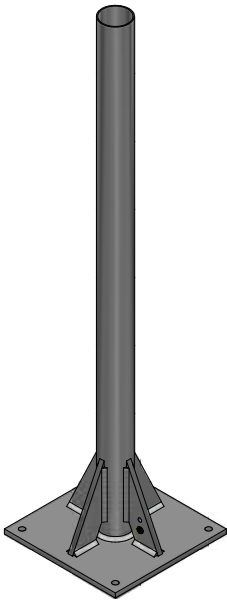

MODEL: PAL

MODEL	HEIGHT (4 DIGITS)	MATERIAL
PAL	H.e.g. : 0800 = 800 mm 1000 = 1000 mm 1500 = 1500 mm	CG: HOT-DIP GALVANIZED CARBON STEEL
		316: AISI 316

AVAILABLE OPTIONS UPON REQUEST

2" PIPE STAND C/W WELDED TOP CAP	2" PIPE STAND C/W PLATE FOR TAG LABEL	2" PIPE STAND C/W FIXING PLATE
DOUBLE 2" PIPE STAND	TRIPLE 2" PIPE STAND	2" PIPE STAND WALL MOUNTED

NOTES:

Different sizes, material and designs are available upon request. All dimensions are in millimeters.

EXAMPLE HOW TO ORDER: PAL-1500-CG 2" PIPE STAND MODEL PAL HEIGHT 1500 mm IN HOT-DIP GALVANIZED CARBON STEEL.