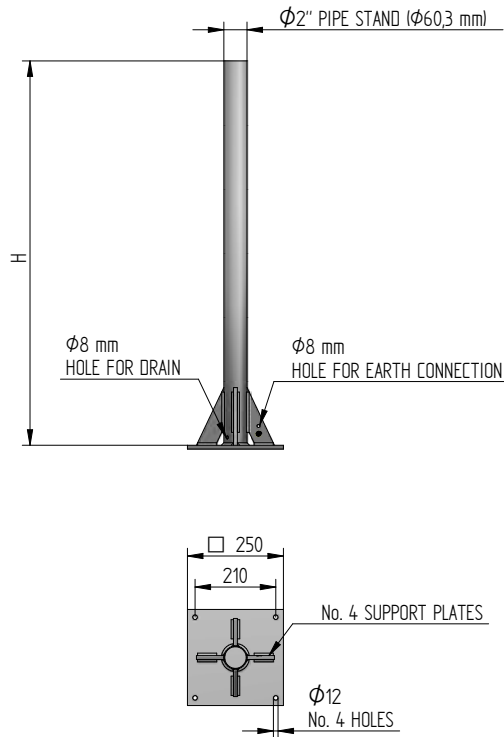

MODEL: PAL

MODEL	HEIGHT (4 DIGITS)	MATERIAL
PAL	H.e.g. : 0800 = 800 mm 1000 = 1000 mm 1500 = 1500 mm	CG: HOT-DIP GALVANIZED CARBON STEEL
		316: AISI 316

AVAILABLE OPTIONS UPON REQUEST

2" PIPE STAND C/W WELDED TOP CAP	2" PIPE STAND C/W PLATE FOR TAG LABEL	2" PIPE STAND C/W FIXING PLATE
DOUBLE 2" PIPE STAND	TRIPLE 2" PIPE STAND	2" PIPE STAND WALL MOUNTED

NOTES:

Different sizes, material and designs are available upon request. All dimensions are in millimeters.

EXAMPLE HOW TO ORDER: PAL-1500-CG 2" PIPE STAND MODEL PAL HEIGHT 1500 mm IN HOT-DIP GALVANIZED CARBON STEEL.