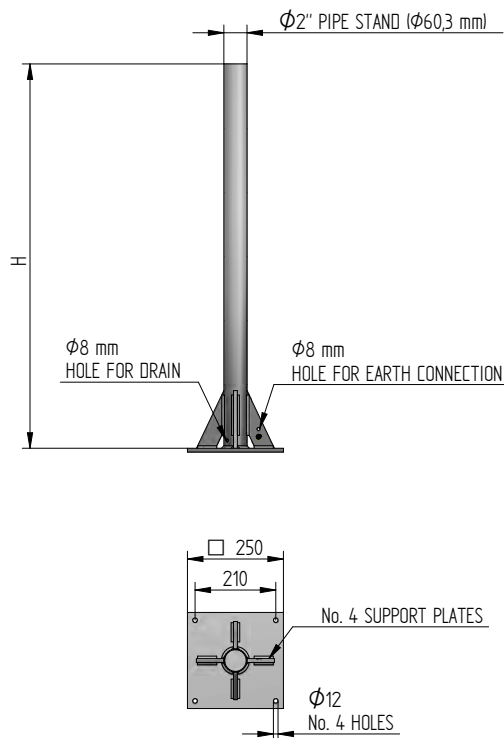

MODEL: PAL

2" PIPE STAND

MODEL	HEIGHT (4 DIGITS)	MATERIAL
PAL	H.e.g. : 0800 = 800 mm 1000 = 1000 mm 1500 = 1500 mm	CG: HOT-DIP GALVANIZED CARBON STEEL
		316: AISI 316

AVAILABLE OPTIONS UPON REQUEST

2" PIPE STAND C/W WELDED TOP CAP	2" PIPE STAND C/W PLATE FOR TAG LABEL	2" PIPE STAND C/W FIXING PLATE
DOUBLE 2" PIPE STAND	TRIPLE 2" PIPE STAND	2" PIPE STAND WALL MOUNTED

NOTES:

Different sizes, material and designs are available upon request. All dimensions are in millimeters.

EXAMPLE HOW TO ORDER: PAL-1500-CG 2" PIPE STAND MODEL PAL HEIGHT 1500 mm IN HOT-DIP GALVANIZED CARBON STEEL.