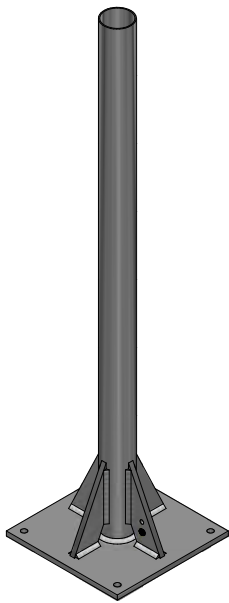

MODEL: PAL

2" PIPE STAND

MODEL	HEIGHT (4 DIGITS)	MATERIAL
PAL	H.e.g. : 0800 = 800 mm 1000 = 1000 mm 1500 = 1500 mm	CG: HOT-DIP GALVANIZED CARBON STEEL
		316: AISI 316

AVAILABLE OPTIONS UPON REQUEST

2" PIPE STAND C/W WELDED TOP CAP	2" PIPE STAND C/W PLATE FOR TAG LABEL	2" PIPE STAND C/W FIXING PLATE
DOUBLE 2" PIPE STAND	TRIPLE 2" PIPE STAND	2" PIPE STAND WALL MOUNTED

NOTES:

Different sizes, material and designs are available upon request. All dimensions are in millimeters.

EXAMPLE HOW TO ORDER: PAL-1500-CG 2" PIPE STAND MODEL PAL HEIGHT 1500 mm IN HOT-DIP GALVANIZED CARBON STEEL.