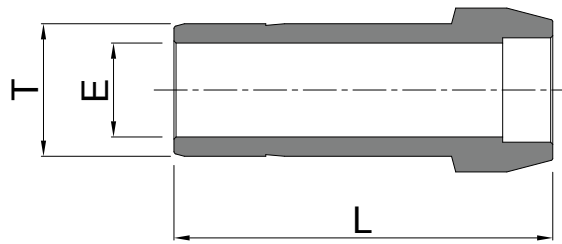

DOUBLE FERRULE COMPRESSION FITTINGS

PORT CONNECTOR PC (METRIC TUBING)

bulk

PC SERIES

PART No.	TUBE OD, T	E	L
	mm	mm	mm
M-2-PC	2	1.0	22.2
M-3-PC	3	2.1	22.2
M-4-PC	4	2.2	25.8
M-6-PC	6	4.4	24.6
M-8-PC	8	6.2	25.9
M-10-PC	10	8.2	26.1
M-12-PC	12	9.1	35.8
M-14-PC	14	12.7	37.4
M-15-PC	15	12.7	37.4
M-16-PC	16	12.7	37.4
M-18-PC	18	13.9	37.4
M-20-PC	20	15.1	38.9
M-22-PC	22	17.9	39.2
M-25-PC	25	19.8	49.5

bulk

DOUBLE FERRULE COMPRESSION FITTINGS

PORT CONNECTOR PC (FRACTIONAL TUBING)

PC SERIES

PART No.	TUBE OD, T	E	L
	inch	mm	mm
P-1-PC	1/16"	1.00	13.72
P-2-PC	1/8"	1.77	22.35
P-3-PC	3/16"	3.04	24.64
P-4-PC	1/4"	4.57	24.64
P-5-PC	5/16"	6.35	25.90
P-6-PC	3/8"	7.11	26.16
P-8-PC	1/2"	9.90	35.81
P-10-PC	5/8"	12.7	37.33
P-12-PC	3/4"	14.98	37.33
P-16-PC	1"	20.06	48.00