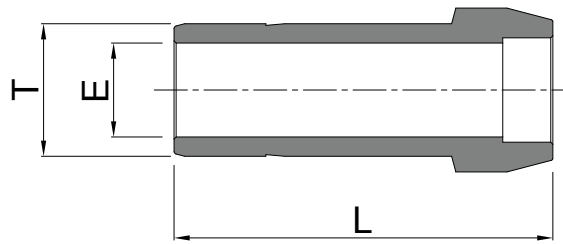

DOUBLE FERRULE COMPRESSION FITTINGS

PORT CONNECTOR PC (METRIC TUBING)

bulk

PC SERIES

PART No.	TUBE OD, T	E	L
	mm	mm	mm
M-2-PC	2	1.0	22.2
M-3-PC	3	2.1	22.2
M-4-PC	4	2.2	25.8
M-6-PC	6	4.4	24.6
M-8-PC	8	6.2	25.9
M-10-PC	10	8.2	26.1
M-12-PC	12	9.1	35.8
M-14-PC	14	12.7	37.4
M-15-PC	15	12.7	37.4
M-16-PC	16	12.7	37.4
M-18-PC	18	13.9	37.4
M-20-PC	20	15.1	38.9
M-22-PC	22	17.9	39.2
M-25-PC	25	19.8	49.5

bulk

DOUBLE FERRULE COMPRESSION FITTINGS

PORT CONNECTOR PC (FRACTIONAL TUBING)

PC SERIES

PART No.	TUBE OD, T	E	L
	inch	mm	mm
P-1-PC	1/16"	1.00	13.72
P-2-PC	1/8"	1.77	22.35
P-3-PC	3/16"	3.04	24.64
P-4-PC	1/4"	4.57	24.64
P-5-PC	5/16"	6.35	25.90
P-6-PC	3/8"	7.11	26.16
P-8-PC	1/2"	9.90	35.81
P-10-PC	5/8"	12.7	37.33
P-12-PC	3/4"	14.98	37.33
P-16-PC	1"	20.06	48.00