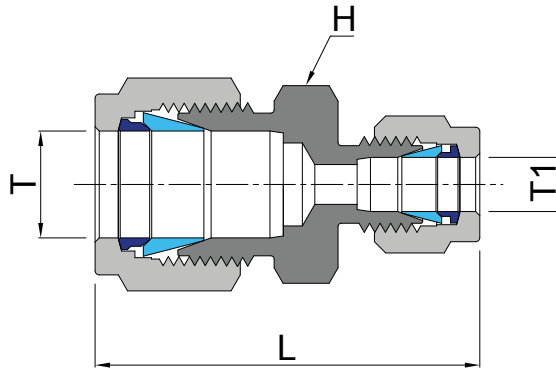

DOUBLE FERRULE COMPRESSION FITTINGS

REDUCING UNION UR (METRIC TUBING)

bulk

UR SERIES

PART No.	TUBE OD, T	TUBE OD, T1	H (Hex)	L
	mm	mm	mm	mm
M-3-2-UR	3	2	12	35.3
M-6-2-UR	6	2	14	38.6
M-6-3-UR	6	3	14	38.6
M-6-4-UR	6	4	14	39.4
M-8-6-UR	8	6	15	42.3
M-10-6-UR	10	6	18	44.5
M-10-8-UR	10	8	18	45.1
M-12-6-UR	12	6	22	47.0
M-12-8-UR	12	8	22	47.8
M-12-10-UR	12	10	22	48.7
M-16-10-UR	16	10	24	49.5
M-16-12-UR	16	12	24	52.0
M-18-12-UR	18	12	27	53.5
M-25-18-UR	25	18	35	61.0
M-25-20-UR	25	20	35	62.3

bulk

DOUBLE FERRULE COMPRESSION FITTINGS

REDUCING UNION UR (FRACTIONAL TUBING)

UR SERIES

PART No.	TUBE OD, T	TUBE OD, T1	H (Hex)	L
	inch	inch	inch	mm
P-2-1-UR	1/8"	1/16"	7/16"	30.91
P-3-1-UR	3/16"	1/16"	7/16"	32.25
P-3-2-UR	3/16"	1/8"	7/16"	36.57
P-4-1-UR	1/4"	1/16"	1/2"	34.29
P-4-2-UR	1/4"	1/8"	1/2"	38.60
P-4-3-UR	1/4"	3/16"	1/2"	39.37
P-5-2-UR	5/16"	1/8"	9/16"	39.87
P-5-4-UR	5/16"	1/4"	9/16"	42.16
P-6-1-UR	3/8"	1/16"	5/8"	36.57
P-6-2-UR	3/8"	1/8"	5/8"	40.89
P-6-4-UR	3/8"	1/4"	5/8"	43.18
P-6-5-UR	3/8"	5/16"	5/8"	44.19
P-8-2-UR	1/2"	1/8"	13/16"	45.21
P-8-4-UR	1/2"	1/4"	13/16"	46.99
P-8-6-UR	1/2"	3/8"	13/16"	48.51
P-10-6-UR	5/8"	3/8"	15/16"	49.27
P-10-8-UR	5/8"	1/2"	15/16"	52.07
P-12-4-UR	3/4"	1/4"	1" 1/6	49.27
P-12-6-UR	3/4"	3/8"	1" 1/6	50.80
P-12-8-UR	3/4"	1/2"	1" 1/6	53.59
P-12-10-UR	3/4"	5/8"	1" 1/6	53.59
P-16-8-UR	1"	1/2"	1" 3/8	63.24
P-16-12-UR	1"	3/4"	1" 3/8	62.73