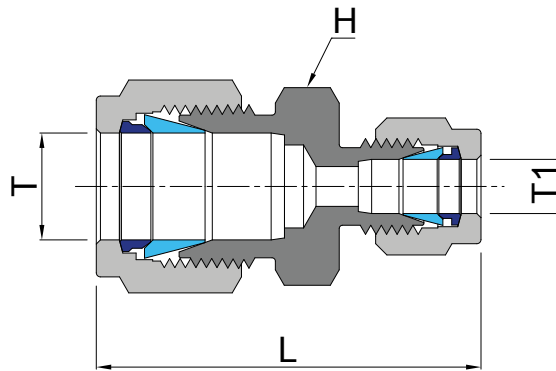

DOUBLE FERRULE COMPRESSION FITTINGS

REDUCING UNION UR (METRIC TUBING)

bulk

UR SERIES

PART No.	TUBE OD, T	TUBE OD, T1	H (Hex)	L
	mm	mm	mm	mm
M-3-2-UR	3	2	12	35.3
M-6-2-UR	6	2	14	38.6
M-6-3-UR	6	3	14	38.6
M-6-4-UR	6	4	14	39.4
M-8-6-UR	8	6	15	42.3
M-10-6-UR	10	6	18	44.5
M-10-8-UR	10	8	18	45.1
M-12-6-UR	12	6	22	47.0
M-12-8-UR	12	8	22	47.8
M-12-10-UR	12	10	22	48.7
M-16-10-UR	16	10	24	49.5
M-16-12-UR	16	12	24	52.0
M-18-12-UR	18	12	27	53.5
M-25-18-UR	25	18	35	61.0
M-25-20-UR	25	20	35	62.3

bulk

DOUBLE FERRULE COMPRESSION FITTINGS

REDUCING UNION UR (FRACTIONAL TUBING)

UR SERIES

PART No.	TUBE OD, T	TUBE OD, T1	H (Hex)	L
	inch	inch	inch	mm
P-2-1-UR	1/8"	1/16"	7/16"	30.91
P-3-1-UR	3/16"	1/16"	7/16"	32.25
P-3-2-UR	3/16"	1/8"	7/16"	36.57
P-4-1-UR	1/4"	1/16"	1/2"	34.29
P-4-2-UR	1/4"	1/8"	1/2"	38.60
P-4-3-UR	1/4"	3/16"	1/2"	39.37
P-5-2-UR	5/16"	1/8"	9/16"	39.87
P-5-4-UR	5/16"	1/4"	9/16"	42.16
P-6-1-UR	3/8"	1/16"	5/8"	36.57
P-6-2-UR	3/8"	1/8"	5/8"	40.89
P-6-4-UR	3/8"	1/4"	5/8"	43.18
P-6-5-UR	3/8"	5/16"	5/8"	44.19
P-8-2-UR	1/2"	1/8"	13/16"	45.21
P-8-4-UR	1/2"	1/4"	13/16"	46.99
P-8-6-UR	1/2"	3/8"	13/16"	48.51
P-10-6-UR	5/8"	3/8"	15/16"	49.27
P-10-8-UR	5/8"	1/2"	15/16"	52.07
P-12-4-UR	3/4"	1/4"	1" 1/6	49.27
P-12-6-UR	3/4"	3/8"	1" 1/6	50.80
P-12-8-UR	3/4"	1/2"	1" 1/6	53.59
P-12-10-UR	3/4"	5/8"	1" 1/6	53.59
P-16-8-UR	1"	1/2"	1" 3/8	63.24
P-16-12-UR	1"	3/4"	1" 3/8	62.73