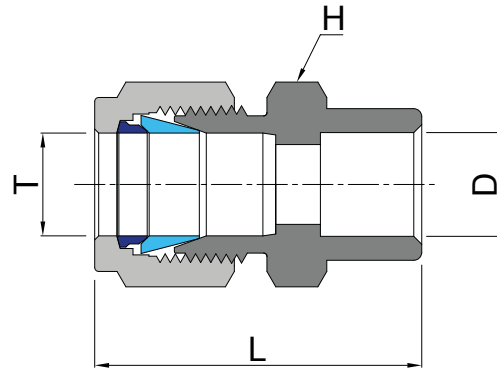

DOUBLE FERRULE COMPRESSION FITTINGS

SOCKET WELD TUBE CONNECTOR **DSW** (METRIC TUBING)

bulk

DSW SERIES

PART No.	TUBE OD, T	Pipe Weld Size, P		H (Hex)	L
		Nominal	O.D.		
	mm	inch	mm	mm	mm
M-6-4-DSW	6	1/4"	6.35	14	33.6
M-6-6-DSW	6	3/8"	9.52	18	35.1
M-6-8-DSW	6	1/2"	12.70	22	35.1
M-8-4-DSW	8	1/4"	6.35	15	34.9
M-8-6-DSW	8	3/8"	9.52	18	36.4
M-8-8-DSW	8	1/2"	12.70	22	36.4
M-10-4-DSW	10	1/4"	6.35	18	37.1
M-10-6-DSW	10	3/8"	9.52	18	38.6
M-10-8-DSW	10	1/2"	12.70	22	38.6
M-10-12-DSW	10	3/4"	19.05	27	38.7
M-12-4-DSW	12	1/4"	6.35	22	39.6
M-12-6-DSW	12	3/8"	9.52	22	41.1
M-12-8-DSW	12	1/2"	12.70	22	41.1
M-12-12-DSW	12	3/4"	19.05	27	41.2
M-12-16-DSW	12	1"	25.40	35	43.4
M-14-6-DSW	14	3/8"	9.52	24	41.9
M-14-8-DSW	14	1/2"	12.70	24	41.9
M-14-12-DSW	14	3/4"	19.05	27	42.0
M-14-16-DSW	14	1"	25.40	35	44.3
M-16-4-DSW	16	1/4"	6.35	24	40.4
M-16-6-DSW	16	3/8"	9.52	24	41.9
M-16-8-DSW	16	1/2"	12.70	24	41.9
M-16-12-DSW	16	3/4"	19.05	27	42.0
M-16-16-DSW	16	1"	25.40	35	44.3
M-18-4-DSW	18	1/4"	6.35	27	41.9
M-18-6-DSW	18	3/8"	9.52	27	43.4
M-18-8-DSW	18	1/2"	12.70	27	43.4
M-18-12-DSW	18	3/4"	19.05	27	43.5
M-18-16-DSW	18	1"	25.40	35	45.8
M-20-8-DSW	20	1/2"	12.70	30	44.9
M-20-12-DSW	20	3/4"	19.05	30	45.0
M-20-16-DSW	20	1"	25.40	35	47.3
M-22-8-DSW	22	1/2"	12.70	30	44.9
M-22-12-DSW	22	3/4"	19.05	30	45.0
M-22-16-DSW	22	1"	25.40	35	47.3
M-25-8-DSW	25	1/2"	12.70	35	50.3
M-25-12-DSW	25	3/4"	19.05	35	50.4
M-25-16-DSW	25	1"	25.40	35	52.7