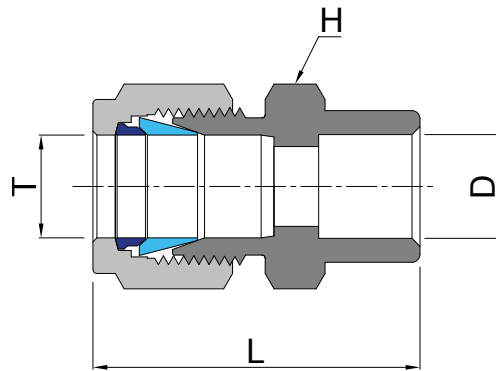

bulk

DOUBLE FERRULE COMPRESSION FITTINGS

SOCKET WELD TUBE CONNECTOR DSW (FRACTIONAL TUBING)

DSW SERIES

PART No.	TUBE OD, T inch	Pipe Weld Size, P		H (Hex) inch	L mm
		Nominal inch	O.D. mm		
P-4-4-DSW	1/4"	1/4"	6.35	1/2"	33.52
P-4-6-DSW	1/4"	3/8"	9.52	11/16"	35.03
P-4-8-DSW	1/4"	1/2"	12.70	7/8"	35.03
P-4-12-DSW	1/4"	3/4"	19.05	1" 1/16"	35.13
P-6-4-DSW	3/8"	1/4"	6.35	5/8"	36.09
P-6-6-DSW	3/8"	3/8"	9.52	5/8"	37.59
P-6-8-DSW	3/8"	1/2"	12.70	7/8"	37.59
P-6-12-DSW	3/8"	3/4"	19.05	1" 1/16"	37.69
P-8-4-DSW	1/2"	1/4"	6.35	13/16"	39.64
P-8-6-DSW	1/2"	3/8"	9.52	13/16"	41.14
P-8-8-DSW	1/2"	1/2"	12.70	13/16"	41.14
P-8-12-DSW	1/2"	3/4"	19.05	1" 1/16"	41.24
P-8-16-DSW	1/2"	1"	25.40	1" 3/8"	43.49
P-12-4-DSW	3/4"	1/4"	6.35	15/16"	41.83
P-12-6-DSW	3/4"	3/8"	9.52	15/16"	43.33
P-12-8-DBW	3/4"	1/2"	12.70	15/16"	43.33
P-12-12-DSW	3/4"	3/4"	19.05	1" 1/16"	43.43
P-12-16-DSW	3/4"	1"	25.40	1" 3/8"	45.68
P-16-8-DSW	1"	1/2"	12.70	1" 1/16"	50.21
P-16-12-DSW	1"	3/4"	19.05	1" 1/16"	50.31
P-16-16-DSW	1"	1"	25.40	1" 3/8"	52.57