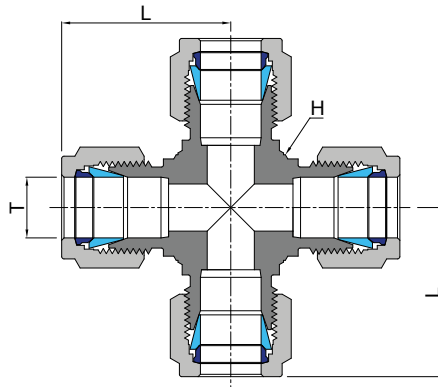

DOUBLE FERRULE COMPRESSION FITTINGS

UNION CROSS UC (METRIC TUBING)

bulk

UC SERIES

PART No.	TUBE OD, T	H (Hex)	L
	mm	mm	mm
M-2-UC	2	10	22.3
M-3-UC	3	10	22.3
M-4-UC	4	13	25.4
M-6-UC	6	13	27.0
M-8-UC	8	15	28.8
M-10-UC	10	18	31.5
M-12-UC	12	21	36.0
M-14-UC	14	26	38.8
M-15-UC	15	26	38.8
M-16-UC	16	26	38.8
M-18-UC	18	27	39.8
M-20-UC	20	35	42.6
M-22-UC	22	35	42.6
M-25-UC	25	35	49.1

bulk

DOUBLE FERRULE COMPRESSION FITTINGS

UNION CROSS UC (FRACTIONAL TUBING)

UC SERIES

PART No.	TUBE OD, T	H (Hex)	L
	inch	inch	mm
P-1-UC	1/16"	3/8"	17.88
P-2-UC	1/8"	3/8"	22.35
P-3-UC	3/16"	1/2"	24.38
P-4-UC	1/4"	1/2"	26.92
P-5-UC	5/16"	9/16"	28.70
P-6-UC	3/8"	5/8"	30.48
P-8-UC	1/2"	13/16"	36.06
P-10-UC	5/8"	15/16"	38.80
P-12-UC	3/4"	1" 1/16	39.87
P-16-UC	1"	1" 3/8	49.02