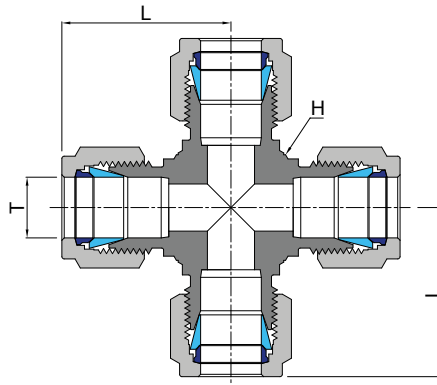

DOUBLE FERRULE COMPRESSION FITTINGS

UNION CROSS UC (METRIC TUBING)

bulk

UC SERIES

PART No.	TUBE OD, T	H (Hex)	L
	mm	mm	mm
M-2-UC	2	10	22.3
M-3-UC	3	10	22.3
M-4-UC	4	13	25.4
M-6-UC	6	13	27.0
M-8-UC	8	15	28.8
M-10-UC	10	18	31.5
M-12-UC	12	21	36.0
M-14-UC	14	26	38.8
M-15-UC	15	26	38.8
M-16-UC	16	26	38.8
M-18-UC	18	27	39.8
M-20-UC	20	35	42.6
M-22-UC	22	35	42.6
M-25-UC	25	35	49.1

bulk

DOUBLE FERRULE COMPRESSION FITTINGS

UNION CROSS UC (FRACTIONAL TUBING)

UC SERIES

PART No.	TUBE OD, T	H (Hex)	L
	inch	inch	mm
P-1-UC	1/16"	3/8"	17.88
P-2-UC	1/8"	3/8"	22.35
P-3-UC	3/16"	1/2"	24.38
P-4-UC	1/4"	1/2"	26.92
P-5-UC	5/16"	9/16"	28.70
P-6-UC	3/8"	5/8"	30.48
P-8-UC	1/2"	13/16"	36.06
P-10-UC	5/8"	15/16"	38.80
P-12-UC	3/4"	1" 1/16	39.87
P-16-UC	1"	1" 3/8	49.02