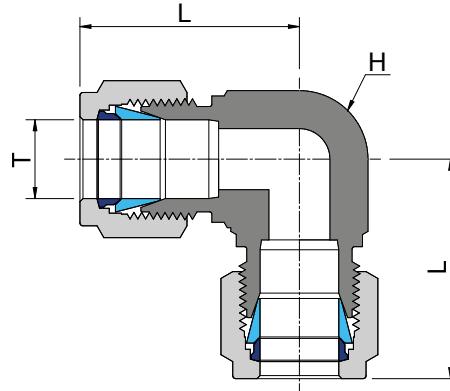

DOUBLE FERRULE COMPRESSION FITTINGS

UNION ELBOW UG (METRIC TUBING)

bulk

UG SERIES

| PART No. | TUBE OD, T | H (Hex) | L |
|----------|------------|------------|------|
| | mm | mm | mm |
| M-2-UG | 2 | 10 | 22.3 |
| M-3-UG | 3 | 10 | 22.3 |
| M-4-UG | 4 | 13 | 25.4 |
| M-6-UG | 6 | 13 | 27.0 |
| M-8-UG | 8 | 15 | 28.8 |
| M-10-UG | 10 | 18 | 31.5 |
| M-12-UG | 12 | 21 | 36.0 |
| M-14-UG | 14 | 26 | 38.8 |
| M-15-UG | 15 | 26 | 38.8 |
| M-16-UG | 16 | 26 | 38.8 |
| M-18-UG | 18 | 27 | 39.8 |
| M-20-UG | 20 | 35 | 42.6 |
| M-22-UG | 22 | 35 | 42.6 |
| M-25-UG | 25 | 35 | 49.1 |

bulk

DOUBLE FERRULE COMPRESSION FITTINGS

UNION ELBOW UG (FRACTIONAL TUBING)

UG SERIES

| PART No. | TUBE OD, T | H (Hex) | L |
|----------|------------|------------|-------|
| | inch | inch | mm |
| P-1-UG | 1/16" | 3/8" | 17.88 |
| P-2-UG | 1/8" | 3/8" | 22.35 |
| P-3-UG | 3/16" | 1/2" | 24.38 |
| P-4-UG | 1/4" | 1/2" | 26.92 |
| P-5-UG | 5/8" | 9/16" | 28.70 |
| P-6-UG | 3/8" | 5/8" | 30.48 |
| P-8-UG | 1/2" | 13/16" | 36.06 |
| P-10-UG | 5/8" | 15/16" | 38.80 |
| P-12-UG | 3/4" | 1" 1/16" | 39.87 |
| P-16-UG | 1" | 1" 3/8" | 49.02 |