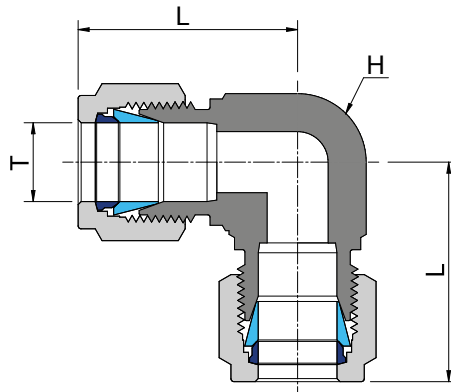

DOUBLE FERRULE COMPRESSION FITTINGS

UNION ELBOW UG (METRIC TUBING)

bulk

UG SERIES

| PART No. | TUBE OD, T | H (Hex) | L |
|----------|------------|------------|------|
| | mm | mm | mm |
| M-2-UG | 2 | 10 | 22.3 |
| M-3-UG | 3 | 10 | 22.3 |
| M-4-UG | 4 | 13 | 25.4 |
| M-6-UG | 6 | 13 | 27.0 |
| M-8-UG | 8 | 15 | 28.8 |
| M-10-UG | 10 | 18 | 31.5 |
| M-12-UG | 12 | 21 | 36.0 |
| M-14-UG | 14 | 26 | 38.8 |
| M-15-UG | 15 | 26 | 38.8 |
| M-16-UG | 16 | 26 | 38.8 |
| M-18-UG | 18 | 27 | 39.8 |
| M-20-UG | 20 | 35 | 42.6 |
| M-22-UG | 22 | 35 | 42.6 |
| M-25-UG | 25 | 35 | 49.1 |

bulk

DOUBLE FERRULE COMPRESSION FITTINGS

UNION ELBOW UG (FRACTIONAL TUBING)

UG SERIES

| PART No. | TUBE OD, T | H (Hex) | L |
|----------|------------|------------|-------|
| | inch | inch | mm |
| P-1-UG | 1/16" | 3/8" | 17.88 |
| P-2-UG | 1/8" | 3/8" | 22.35 |
| P-3-UG | 3/16" | 1/2" | 24.38 |
| P-4-UG | 1/4" | 1/2" | 26.92 |
| P-5-UG | 5/8" | 9/16" | 28.70 |
| P-6-UG | 3/8" | 5/8" | 30.48 |
| P-8-UG | 1/2" | 13/16" | 36.06 |
| P-10-UG | 5/8" | 15/16" | 38.80 |
| P-12-UG | 3/4" | 1" 1/16" | 39.87 |
| P-16-UG | 1" | 1" 3/8" | 49.02 |